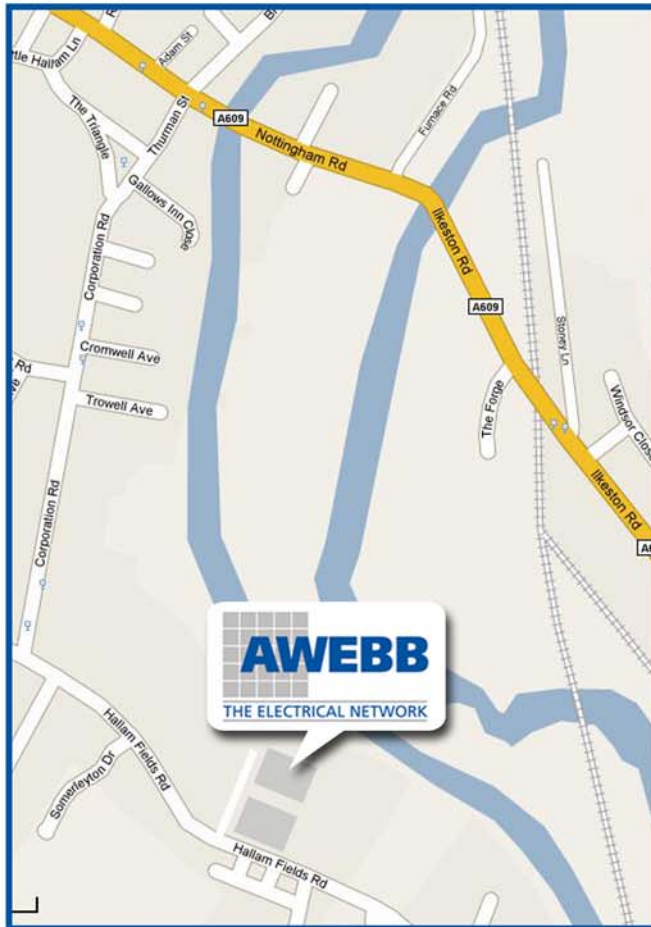

How to find AWEBB Head Office

Tel: 01159 441088
 2 Kensington Works
 Hallam Fields Rd, Ilkeston
 Derbyshire DE7 4BR

1. Exit the M1 at junction 25 &
 Head northeast on **A52** following signs for Ilkeston 1.4 mi
2. Turn left at **A52/B6003/Toton Ln**
 Continue to follow B6003/Toton Ln 0.7 mi
3. Slight right to stay on **B6003/Toton Ln**
 Continue to follow B6003 1.0 mi
4. Turn left at **A6007/Trowell Rd**
 Continue to follow A6007 0.8 mi
5. Slight left at **A609/Ilkeston Rd**
 Continue to follow A609 0.8 mi
6. Turn left at **Thurman St** 276 ft
7. Continue on **Corporation Rd** 0.3 mi
8. Turn left at **Longfield Ln** 144 ft
9. Continue on **Hallam Fields Rd** 0.2 mi